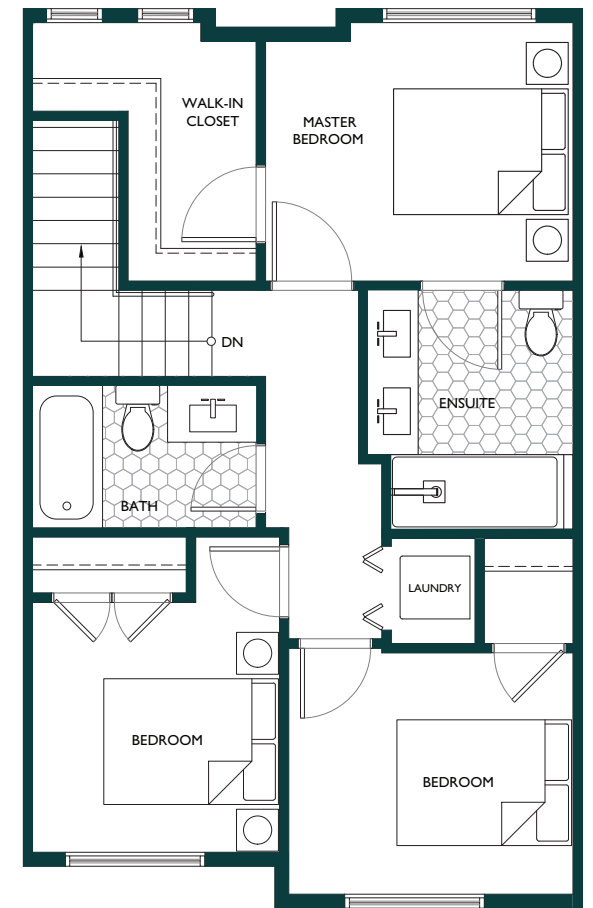

3 BED + FLEX 3 BATH INTERIOR 1,387 S.F.

LOWER

180 SQ.FT.

+ GARAGE 420 SQ.FT.

MAIN

579 SQ.FT.

UPPER

627 SQ.FT.