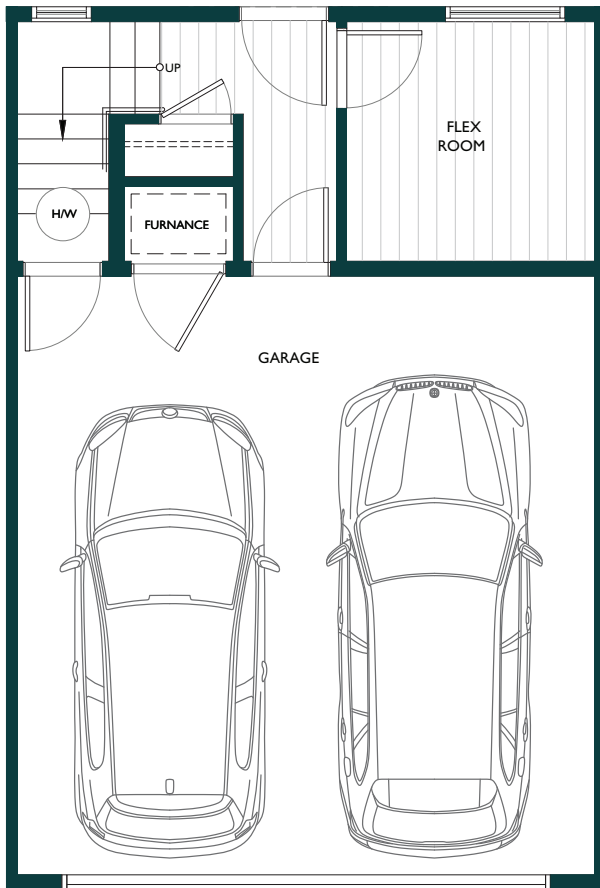

3 BED + FLEX 3 BATH INTERIOR 1,387 S.F.

LOWER

180 SQ.FT.

+ GARAGE 420 SQ.FT.

MAIN

579 SQ.FT.

UPPER

627 SQ.FT.