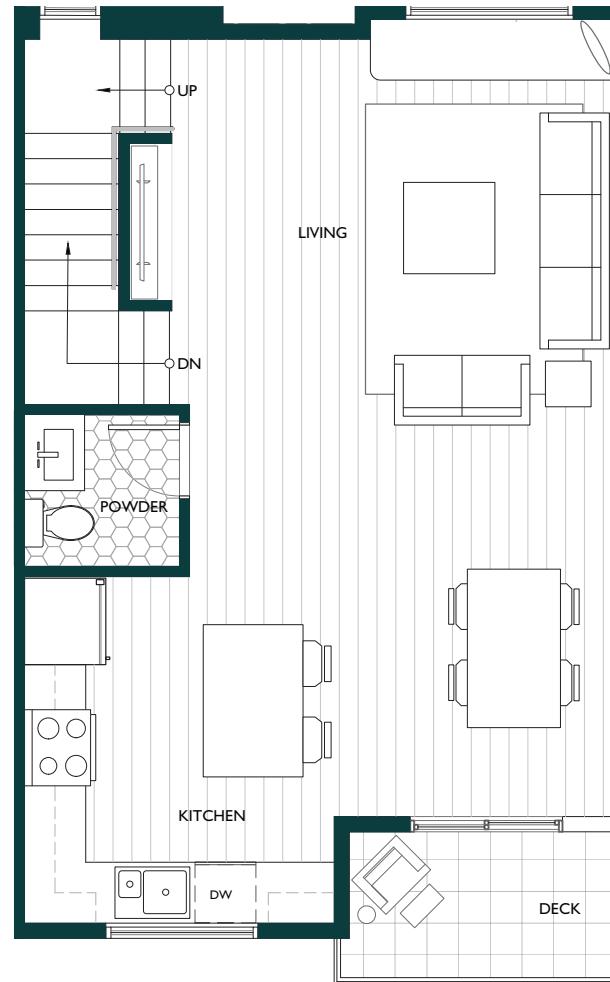

3 BED + FLEX 3 BATH INTERIOR 1,387 S.F.

LOWER

180 SQ.FT.

+ GARAGE 420 SQ.FT.

MAIN

579 SQ.FT.

UPPER

627 SQ.FT.