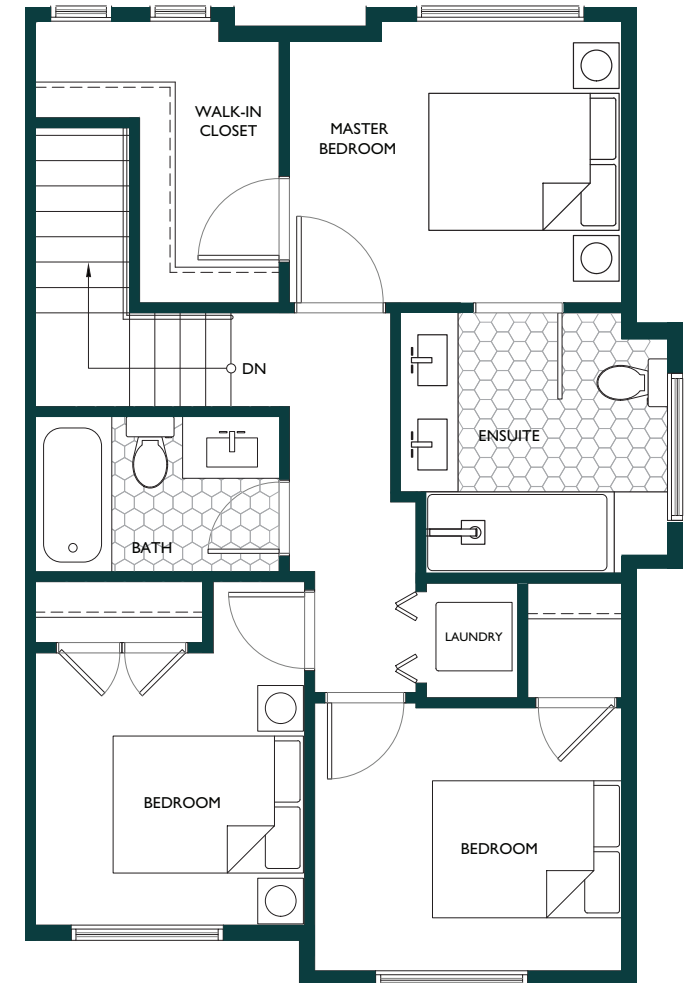

3 BED + FLEX 3 BATH INTERIOR 1,387 S.F.

LOWER

180 SQ.FT.

+ GARAGE 420 SQ.FT.

MAIN

579 SQ.FT.

UPPER

627 SQ.FT.

# B

3 BED + FLEX 3 BATH INTERIOR 1,411 S.F.

# B<sub>1</sub>

3 BED + FLEX 3 BATH INTERIOR 1,411 S.F.

**LOWER**  
180 SQ.FT.  
+ GARAGE 420 SQ.FT.

**MAIN**  
591 SQ.FT.

**UPPER**  
640 SQ.FT.

3 BED + FLEX 3 BATH INTERIOR 1,411 S.F.

C1

3 BED + FLEX 3 BATH INTERIOR 1,411 S.F.

D

3 BED + FLEX 3 BATH INTERIOR 1,387 S.F.