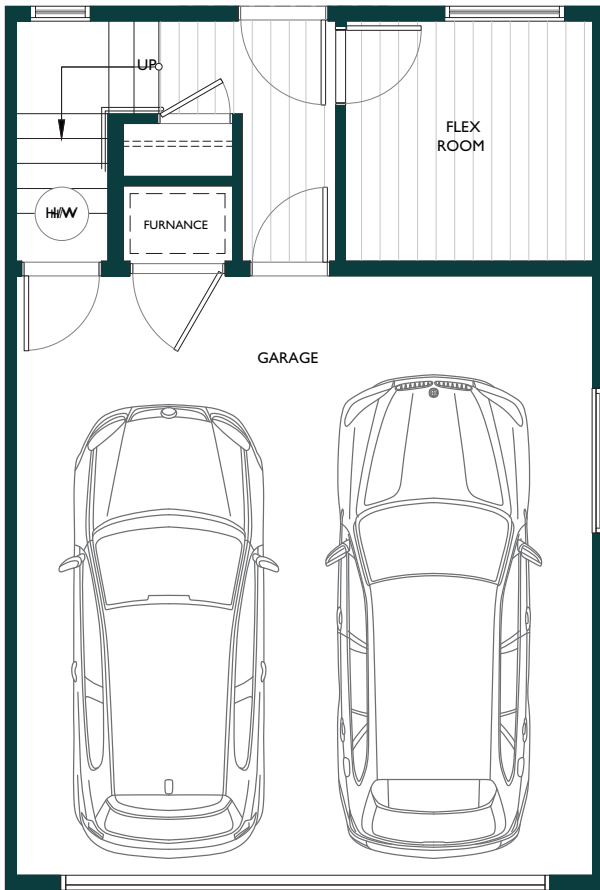

3 BED + FLEX 3 BATH INTERIOR 1,387 S.F.

LOWER

180 SQ.FT.

+ GARAGE 420 SQ.FT.

MAIN

579 SQ.FT.

UPPER

627 SQ.FT.

# B

3 BED + FLEX 3 BATH INTERIOR 1,411 S.F.

# B<sub>1</sub>

3 BED + FLEX 3 BATH INTERIOR 1,411 S.F.

**LOWER**  
180 SQ.FT.  
+ GARAGE 420 SQ.FT.

**MAIN**  
591 SQ.FT.

**UPPER**  
640 SQ.FT.

3 BED + FLEX 3 BATH INTERIOR 1,411 S.F.

C1

3 BED + FLEX 3 BATH INTERIOR 1,411 S.F.

D

3 BED + FLEX 3 BATH INTERIOR 1,387 S.F.