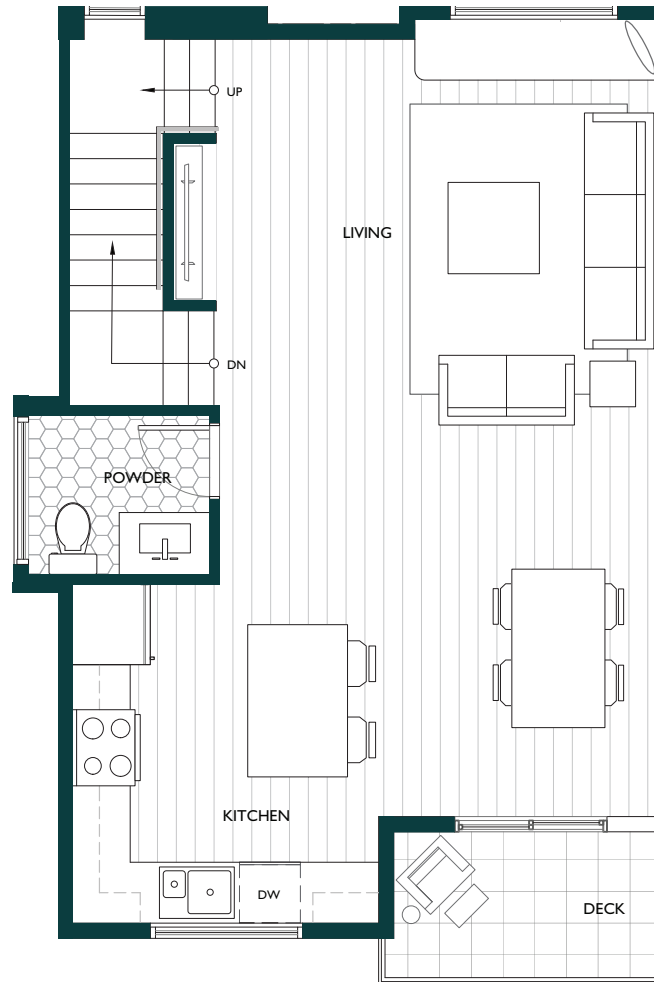

3 BED + FLEX 3 BATH INTERIOR 1,387 S.F.

LOWER

180 SQ.FT.

+ GARAGE 420 SQ.FT.

MAIN

579 SQ.FT.

UPPER

627 SQ.FT.

# B

3 BED + FLEX 3 BATH INTERIOR 1,411 S.F.

# B<sub>1</sub>

3 BED + FLEX 3 BATH INTERIOR 1,411 S.F.

**LOWER**  
180 SQ.FT.  
+ GARAGE 420 SQ.FT.

**MAIN**  
591 SQ.FT.

**UPPER**  
640 SQ.FT.

3 BED + FLEX 3 BATH INTERIOR 1,411 S.F.

C1

3 BED + FLEX 3 BATH INTERIOR 1,411 S.F.

D

3 BED + FLEX 3 BATH INTERIOR 1,387 S.F.