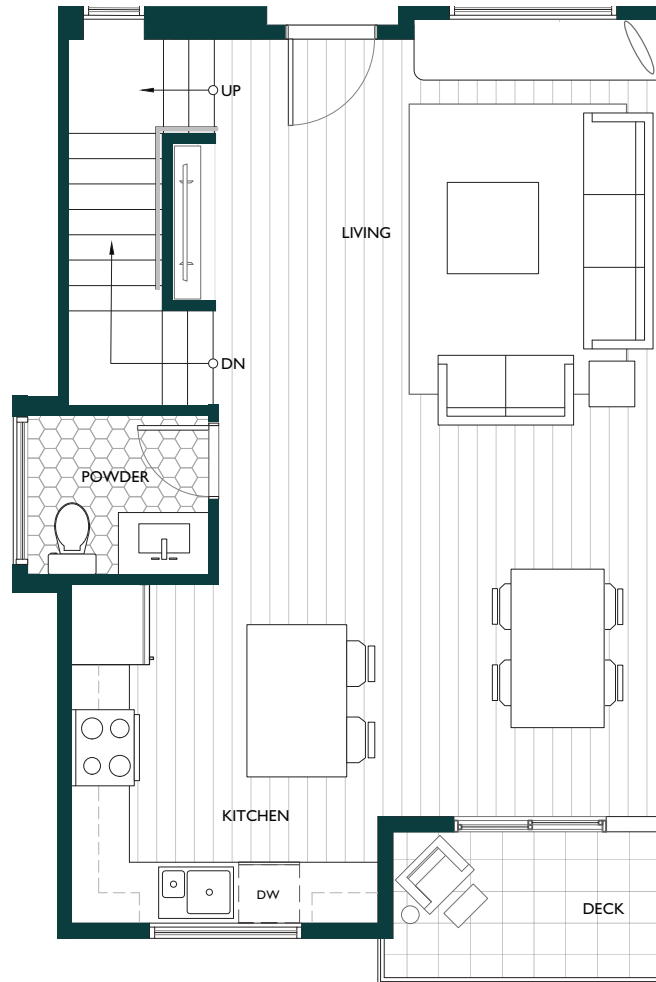

3 BED + FLEX 3 BATH INTERIOR 1,387 S.F.

LOWER

180 SQ.FT.

+ GARAGE 420 SQ.FT.

MAIN

579 SQ.FT.

UPPER

627 SQ.FT.

# B

3 BED + FLEX 3 BATH INTERIOR 1,411 S.F.

# B<sub>1</sub>

3 BED + FLEX 3 BATH INTERIOR 1,411 S.F.

**LOWER**  
180 SQ.FT.  
+ GARAGE 420 SQ.FT.

**MAIN**  
591 SQ.FT.

**UPPER**  
640 SQ.FT.

3 BED + FLEX 3 BATH INTERIOR 1,411 S.F.

C1

3 BED + FLEX 3 BATH INTERIOR 1,411 S.F.

D

3 BED + FLEX 3 BATH INTERIOR 1,387 S.F.