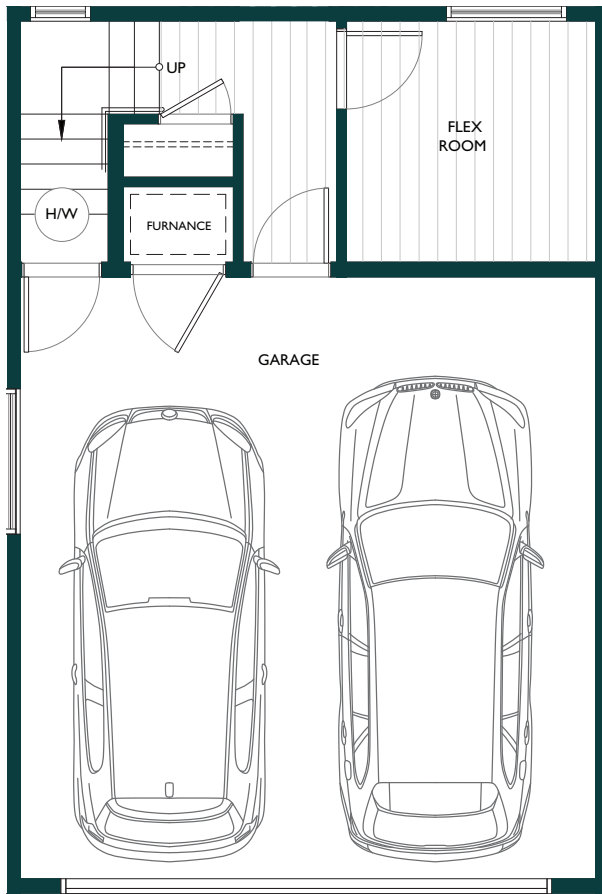

3 BED + FLEX 3 BATH INTERIOR 1,387 S.F.

LOWER

180 SQ.FT.

+ GARAGE 420 SQ.FT.

MAIN

579 SQ.FT.

UPPER

627 SQ.FT.

# B

3 BED + FLEX 3 BATH INTERIOR 1,411 S.F.

# B<sub>1</sub>

3 BED + FLEX 3 BATH INTERIOR 1,411 S.F.

**LOWER**  
180 SQ.FT.  
+ GARAGE 420 SQ.FT.

**MAIN**  
591 SQ.FT.

**UPPER**  
640 SQ.FT.

3 BED + FLEX 3 BATH INTERIOR 1,411 S.F.

C1

3 BED + FLEX 3 BATH INTERIOR 1,411 S.F.

D

3 BED + FLEX 3 BATH INTERIOR 1,387 S.F.