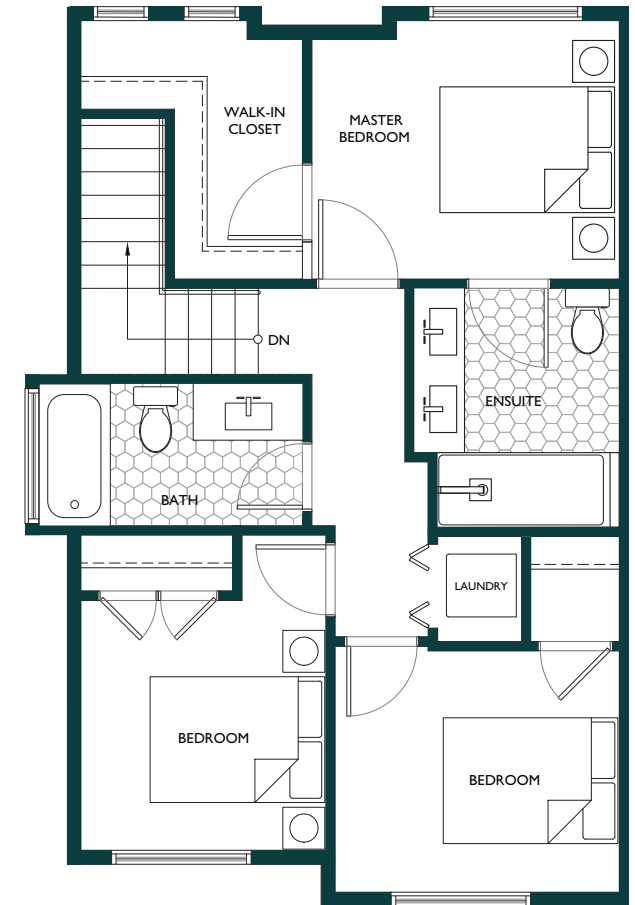

3 BED + FLEX 3 BATH INTERIOR 1,387 S.F.

LOWER

180 SQ.FT.

+ GARAGE 420 SQ.FT.

MAIN

579 SQ.FT.

UPPER

627 SQ.FT.

# B

3 BED + FLEX 3 BATH INTERIOR 1,411 S.F.

# B<sub>1</sub>

3 BED + FLEX 3 BATH INTERIOR 1,411 S.F.

**LOWER**  
180 SQ.FT.  
+ GARAGE 420 SQ.FT.

**MAIN**  
591 SQ.FT.

**UPPER**  
640 SQ.FT.

3 BED + FLEX 3 BATH INTERIOR 1,411 S.F.

C1

3 BED + FLEX 3 BATH INTERIOR 1,411 S.F.

D

3 BED + FLEX 3 BATH INTERIOR 1,387 S.F.