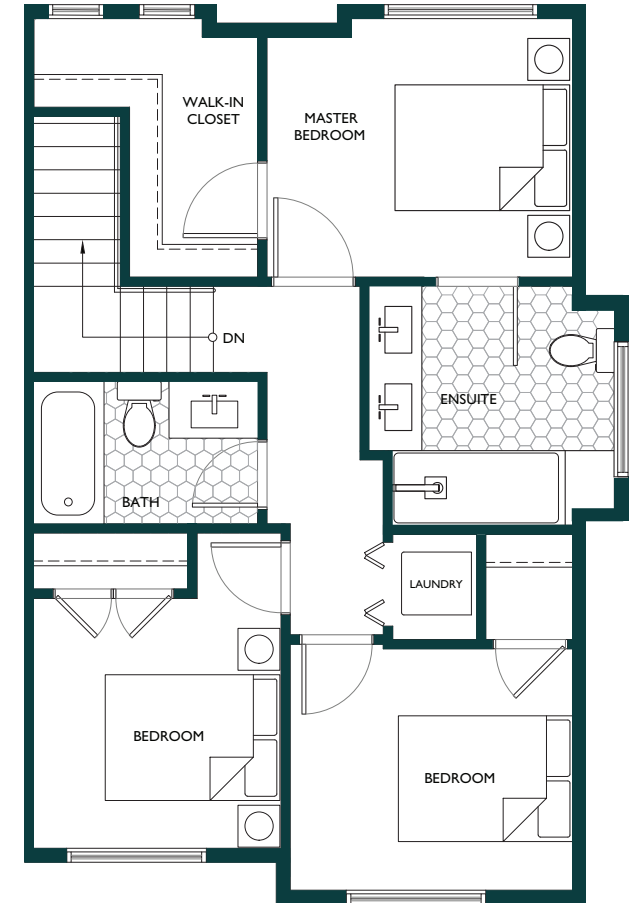

3 BED + FLEX 3 BATH INTERIOR 1,387 S.F.

LOWER

180 SQ.FT.

+ GARAGE 420 SQ.FT.

MAIN

579 SQ.FT.

UPPER

627 SQ.FT.

# B

3 BED + FLEX 3 BATH INTERIOR 1,411 S.F.

# B<sub>1</sub>

3 BED + FLEX 3 BATH INTERIOR 1,411 S.F.

**LOWER**  
180 SQ.FT.  
+ GARAGE 420 SQ.FT.

**MAIN**  
591 SQ.FT.

**UPPER**  
640 SQ.FT.

3 BED + FLEX 3 BATH INTERIOR 1,411 S.F.

C1

3 BED + FLEX 3 BATH INTERIOR 1,411 S.F.

D

3 BED + FLEX 3 BATH INTERIOR 1,387 S.F.