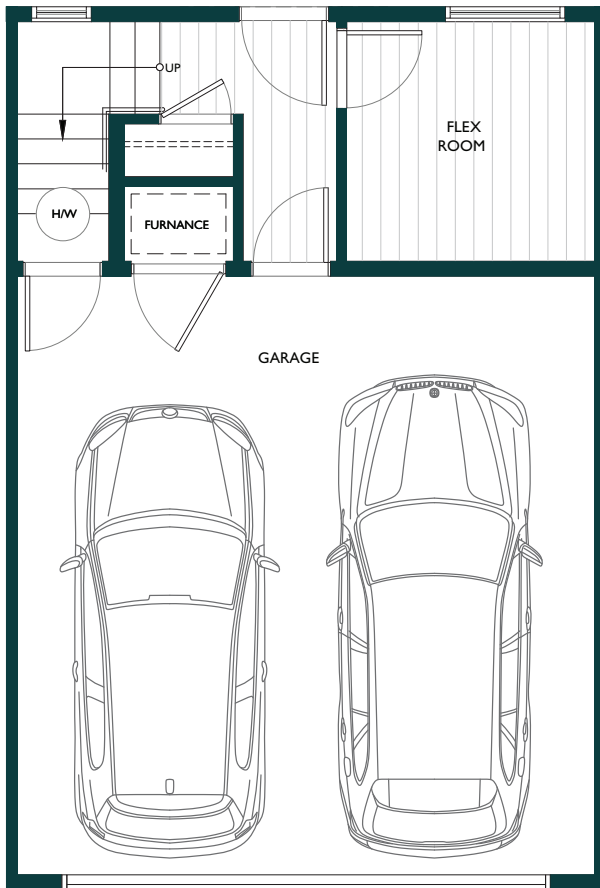

3 BED + FLEX 3 BATH INTERIOR 1,387 S.F.

LOWER

180 SQ.FT.

+ GARAGE 420 SQ.FT.

MAIN

579 SQ.FT.

UPPER

627 SQ.FT.

# B

3 BED + FLEX 3 BATH INTERIOR 1,411 S.F.

# B<sub>1</sub>

3 BED + FLEX 3 BATH INTERIOR 1,411 S.F.

**LOWER**  
180 SQ.FT.  
+ GARAGE 420 SQ.FT.

**MAIN**  
591 SQ.FT.

**UPPER**  
640 SQ.FT.

3 BED + FLEX 3 BATH INTERIOR 1,411 S.F.

C1

3 BED + FLEX 3 BATH INTERIOR 1,411 S.F.

D

3 BED + FLEX 3 BATH INTERIOR 1,387 S.F.