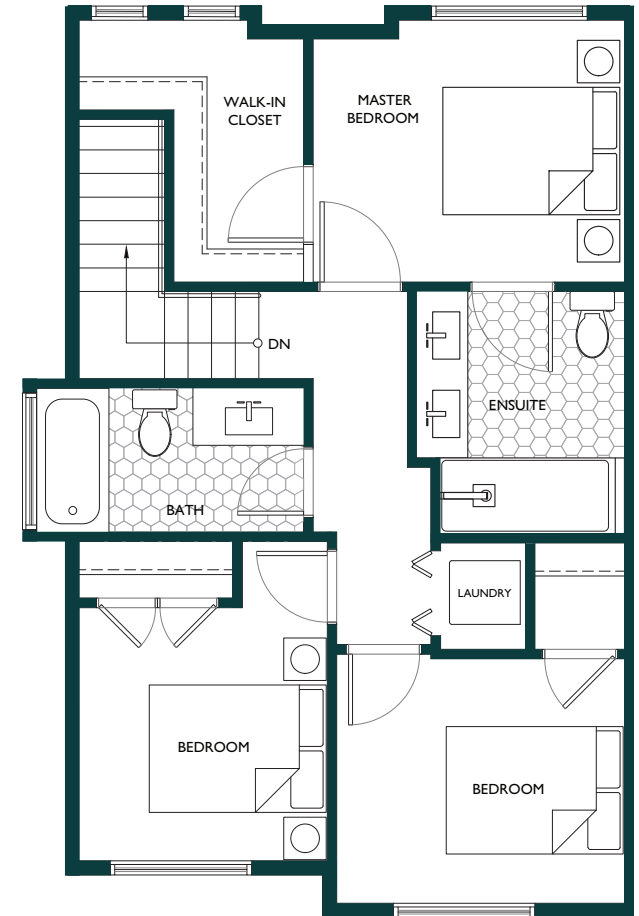

3 BED + FLEX 3 BATH INTERIOR 1,387 S.F.

LOWER

180 SQ.FT.

+ GARAGE 420 SQ.FT.

MAIN

579 SQ.FT.

UPPER

627 SQ.FT.

# B

3 BED + FLEX 3 BATH INTERIOR 1,411 S.F.

# B<sub>1</sub>

3 BED + FLEX 3 BATH INTERIOR 1,411 S.F.

**LOWER**  
180 SQ.FT.  
+ GARAGE 420 SQ.FT.

**MAIN**  
591 SQ.FT.

**UPPER**  
640 SQ.FT.

3 BED + FLEX 3 BATH INTERIOR 1,411 S.F.

C1

3 BED + FLEX 3 BATH INTERIOR 1,411 S.F.

D

3 BED + FLEX 3 BATH INTERIOR 1,387 S.F.