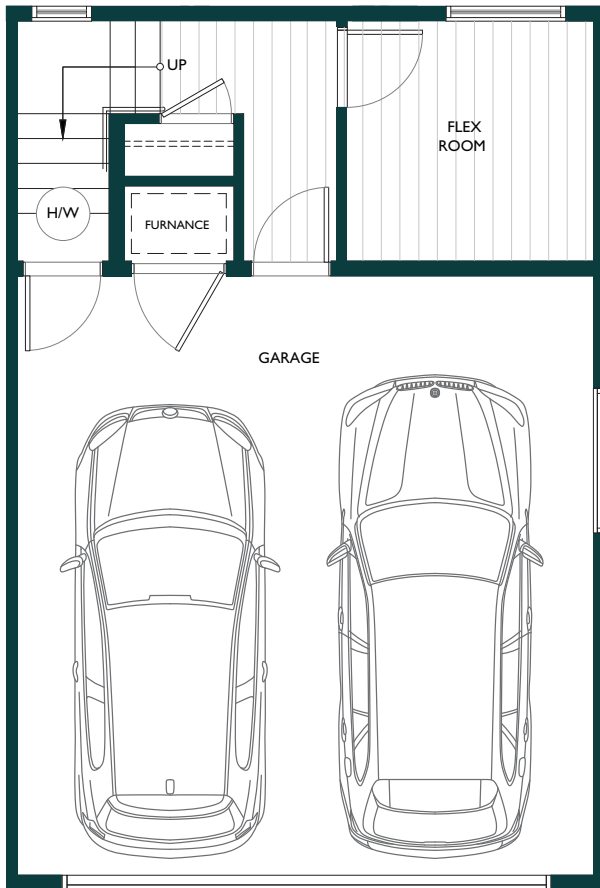

3 BED + FLEX 3 BATH INTERIOR 1,387 S.F.

LOWER

180 SQ.FT.

+ GARAGE 420 SQ.FT.

MAIN

579 SQ.FT.

UPPER

627 SQ.FT.

# B

3 BED + FLEX 3 BATH INTERIOR 1,411 S.F.

# B<sub>1</sub>

3 BED + FLEX 3 BATH INTERIOR 1,411 S.F.

**LOWER**  
180 SQ.FT.  
+ GARAGE 420 SQ.FT.

**MAIN**  
591 SQ.FT.

**UPPER**  
640 SQ.FT.

3 BED + FLEX 3 BATH INTERIOR 1,411 S.F.

C1

3 BED + FLEX 3 BATH INTERIOR 1,411 S.F.

D

3 BED + FLEX 3 BATH INTERIOR 1,387 S.F.