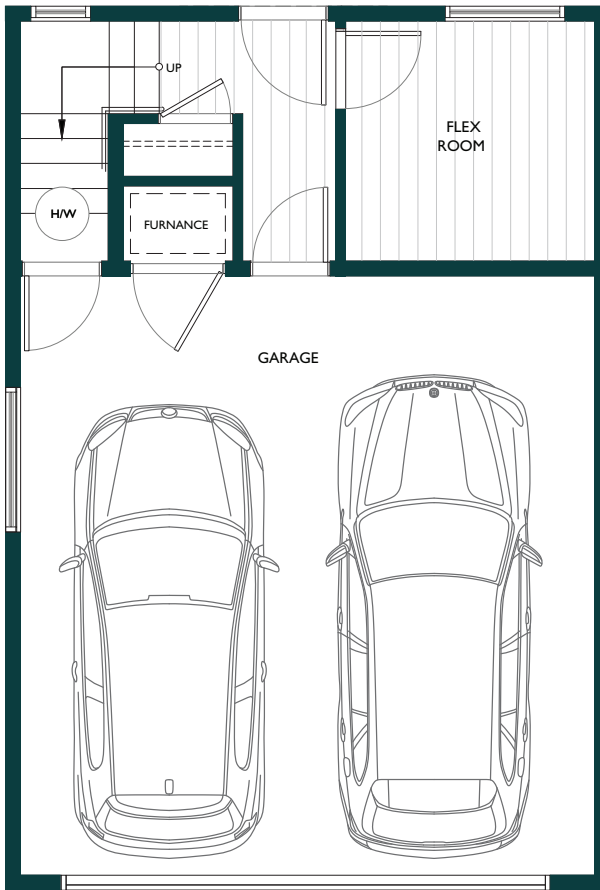

3 BED + FLEX 3 BATH INTERIOR 1,387 S.F.

LOWER

180 SQ.FT.

+ GARAGE 420 SQ.FT.

MAIN

579 SQ.FT.

UPPER

627 SQ.FT.

# B

3 BED + FLEX 3 BATH INTERIOR 1,411 S.F.

# B<sub>1</sub>

3 BED + FLEX 3 BATH INTERIOR 1,411 S.F.

**LOWER**  
180 SQ.FT.  
+ GARAGE 420 SQ.FT.

**MAIN**  
591 SQ.FT.

**UPPER**  
640 SQ.FT.

3 BED + FLEX 3 BATH INTERIOR 1,411 S.F.

C1

3 BED + FLEX 3 BATH INTERIOR 1,411 S.F.

D

3 BED + FLEX 3 BATH INTERIOR 1,387 S.F.