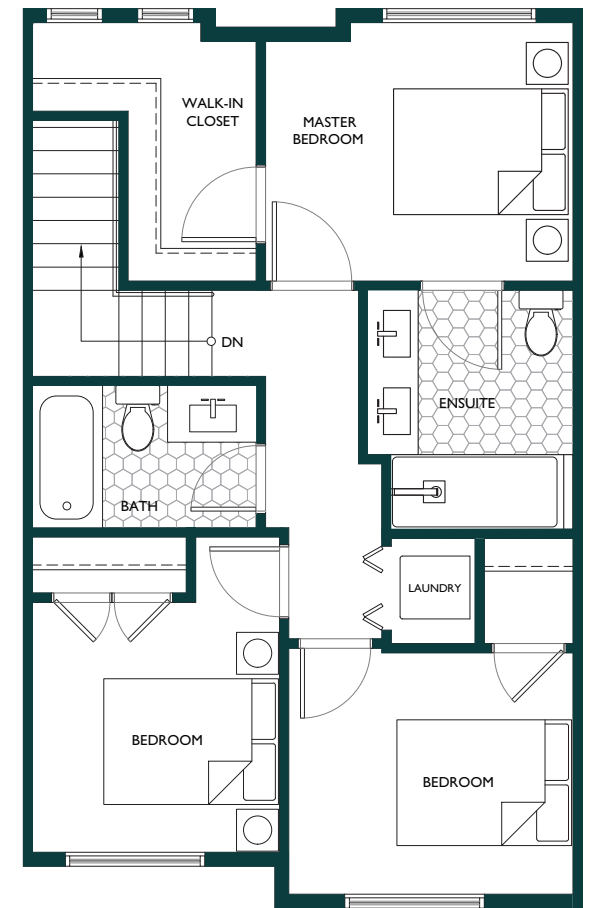

3 BED + FLEX 3 BATH INTERIOR 1,387 S.F.

LOWER

180 SQ.FT.

+ GARAGE 420 SQ.FT.

MAIN

579 SQ.FT.

UPPER

627 SQ.FT.

# B

3 BED + FLEX 3 BATH INTERIOR 1,411 S.F.

# B<sub>1</sub>

3 BED + FLEX 3 BATH INTERIOR 1,411 S.F.

**LOWER**  
180 SQ.FT.  
+ GARAGE 420 SQ.FT.

**MAIN**  
591 SQ.FT.

**UPPER**  
640 SQ.FT.

3 BED + FLEX 3 BATH INTERIOR 1,411 S.F.

C1

3 BED + FLEX 3 BATH INTERIOR 1,411 S.F.

D

3 BED + FLEX 3 BATH INTERIOR 1,387 S.F.