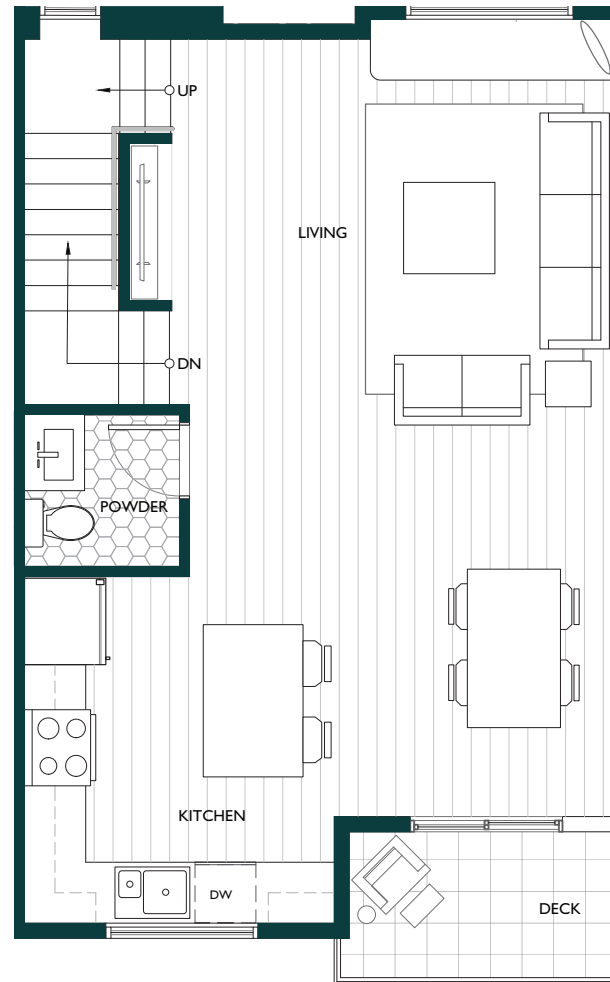

3 BED + FLEX 3 BATH INTERIOR 1,387 S.F.

LOWER

180 SQ.FT.

+ GARAGE 420 SQ.FT.

MAIN

579 SQ.FT.

UPPER

627 SQ.FT.

# B

3 BED + FLEX 3 BATH INTERIOR 1,411 S.F.

# B<sub>1</sub>

3 BED + FLEX 3 BATH INTERIOR 1,411 S.F.

**LOWER**  
180 SQ.FT.  
+ GARAGE 420 SQ.FT.

**MAIN**  
591 SQ.FT.

**UPPER**  
640 SQ.FT.

3 BED + FLEX 3 BATH INTERIOR 1,411 S.F.

C1

3 BED + FLEX 3 BATH INTERIOR 1,411 S.F.

D

3 BED + FLEX 3 BATH INTERIOR 1,387 S.F.