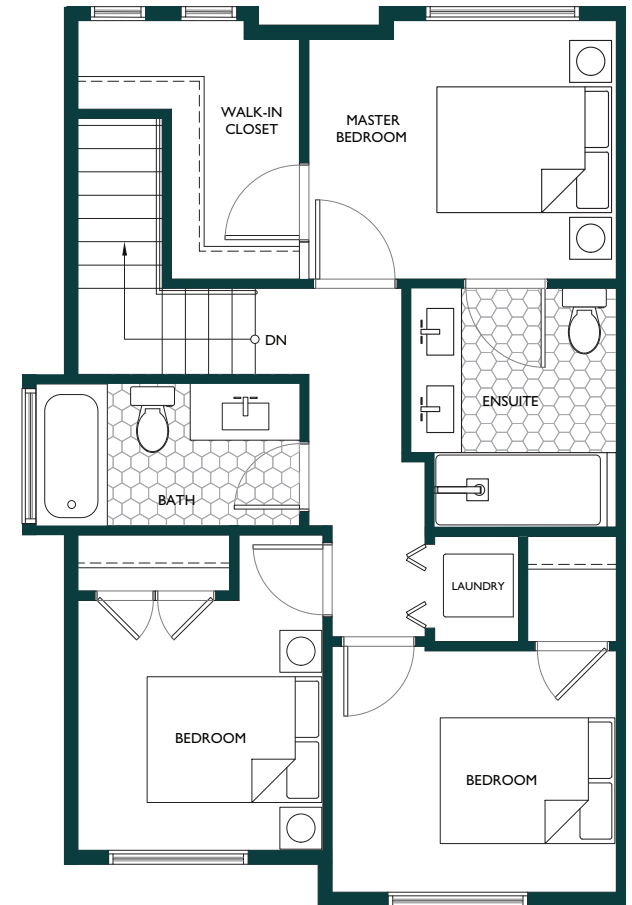

3 BED + FLEX 3 BATH INTERIOR 1,411 S.F.

LOWER
180 SQ.FT.
+ GARAGE 420 SQ.FT.

MAIN
591 SQ.FT.

UPPER
640 SQ.FT.