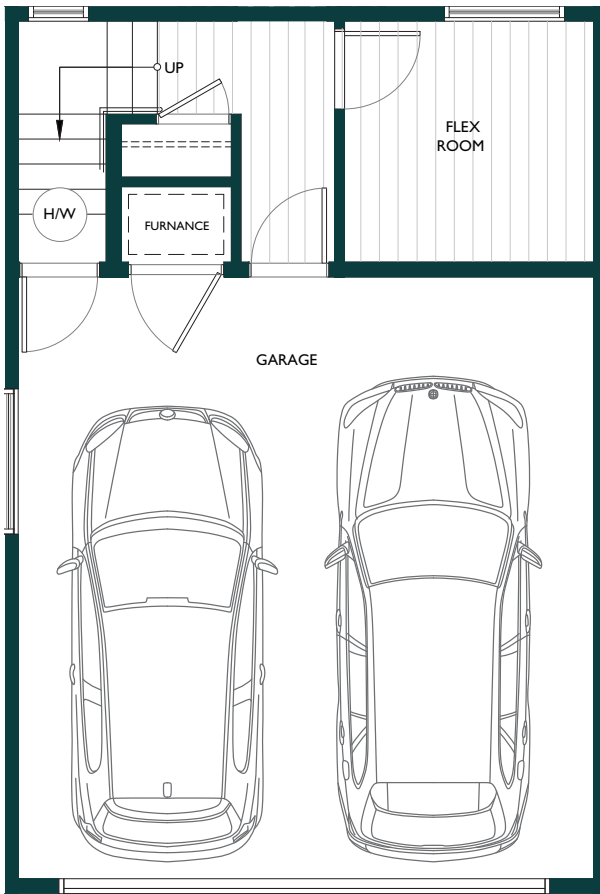

3 BED + FLEX 3 BATH INTERIOR 1,411 S.F.

LOWER
180 SQ.FT.
+ GARAGE 420 SQ.FT.

MAIN
591 SQ.FT.

UPPER
640 SQ.FT.