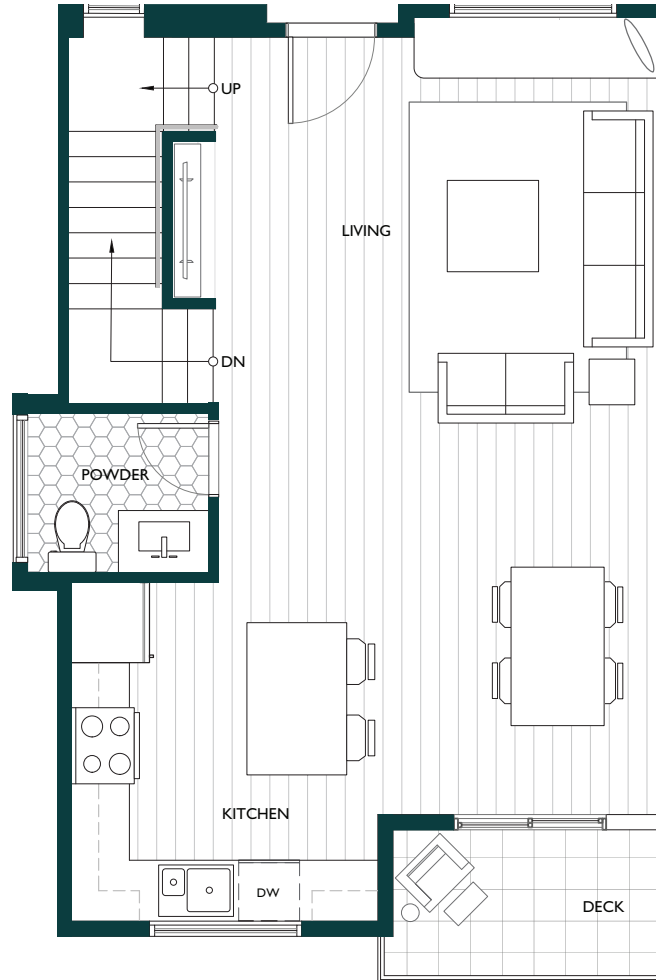

3 BED + FLEX 3 BATH INTERIOR 1,411 S.F.

LOWER
180 SQ.FT.
+ GARAGE 420 SQ.FT.

MAIN
591 SQ.FT.

UPPER
640 SQ.FT.